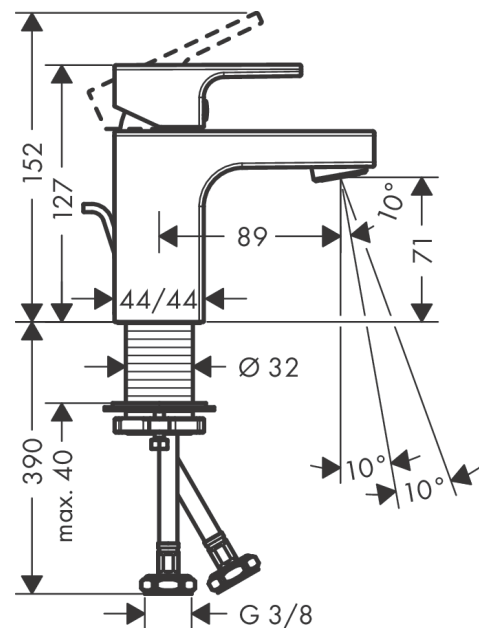

Vernis Shape

Single lever basin mixer 70 with pop-up waste set

Surfaces: **Chrome** Article Number: **71560000**

Description

product features

- consists of: single lever basin mixer, waste set
- ComfortZone 70
- projection 89 mm
- spray type: normal spray
- swiveling spray former
- maximum flow rate at 3 bar: 5 l/min
- ceramic cartridge
- temperature limitation adjustable
- with isolated water conduction - without contact with nickel and lead
- suitable for continuous flow water heaters
- pop-up waste set G 1¼
- material waste set: synthetic
- connection type: G ¾ connections
- connection dimension: DN15

Technology

Product image

Scale drawing

Vernis Shape
Single lever basin mixer 70 with pop-up waste set
 Surfaces: **Chrome** Article Number: **71560000**

Flowchart